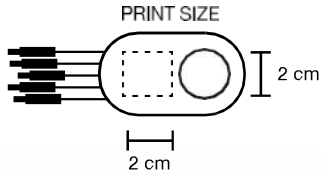

cm 70 x 35

Poliestere

10/30

rosso

bianco

9078_Connect_ Cavetti 4 in 1

① Usb Type-A / Mini-Usb / Micro-Usb
Apple Lightning / Apple 30 Pin

cm 12x2,7